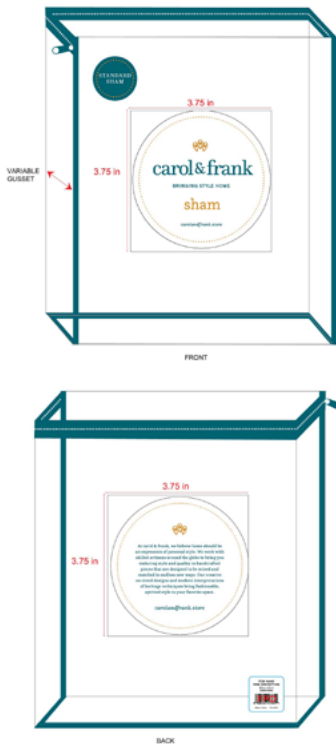

PACKAGE GUIDE

Quilt Front Card 9.25" Round

■ Pantone 3155C   ■ Pantone 131C
○ Fold Line (Non-Print)   ○ Trim/Die Line (Non-Print)

130 lb Matte White Card Stock
Semi-gloss spot varnish over All Color

DO NOT ALTER LOGO ON FRONT OF PACKAGING.

Actual Size

TWIN

QUEEN

KING

← These stickers would go on the vinyl bag, not the card.

PACKAGE GUIDE

Quilt/Duvet Back Card 7.25" Round

■ Pantone 3155C   ■ Pantone 131C
○ Fold Line (Non-Print)   ○ Trim/Die Line (Non-Print)

130 lb Matte White Card Stock
Semi-gloss spot varnish over All Color

DO NOT ALTER LOGO ON FRONT OF PACKAGING.

Actual Size